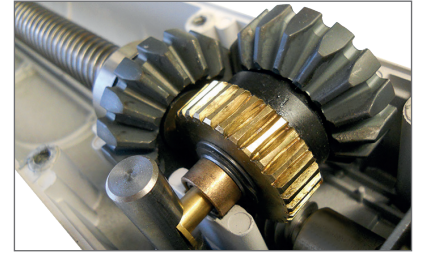

920005339

البَرَكَ
AL BARRAK
AUTOMATIC DOORS
الابواب الاتوماتيكية

SGO

Swing Gate Operators By Key Automation
أنظمة فتح البوابات الدرفتين بنظام الأذرعة

Al-Barrak Automatic Garage Doors Factory is an exclusive agent of the Key Automation high-quality product Italian company. Our factory provides from this company many choices of Swing Gate Operators
KRAY 4024K model
RAY 2524K model

– موديل KRAY 4024R

– موديل RAY 2524

www.albarrakdoors.com

These systems are characterized by:

- Built in LED light in the frontal part of light up gate entrance and define width of the passage at night
- High technological materials resistant to weather conditions
- UV-resistant plastic covers
- Extremely silent mechanics, protected by robust die-casted and powder-coated aluminum body
- Aligned front and rear mounting brackets to ease motors installation
- Manual unlock possible with Sup transmitter. Easy and user friendly
- It can be operated with key switch – and warning light

It can be equipped with remote control and approximately cards

		RAY40	RAY2224
MECHANICAL DATA			
speed	cm/s	1,6	2,6
pulling force	N	2000	1500
working cycle	%	40	80
opening time at 90°	sec	20-25*	18-25*
ELECTRICAL DATA			
control board		CT202	CT202 24
power	Vac	230	-
	Vdc	-	24
consumption	A	1,2	3,5
absorbed power	W	280	85
capacitor	µF	8	-
thermoprotection	°C	150	-
GENERIC DATA			
protection degree	IP	44	44
dimensions (L - D - H)	mm	844 - 100 - 104	844 - 100 - 104
weight	kg cad	8	6
working temperature	°C	-20 + 55	-20 + 55
leaves maximum weight	Kg	600	500
* with optimized fixing dimensions			