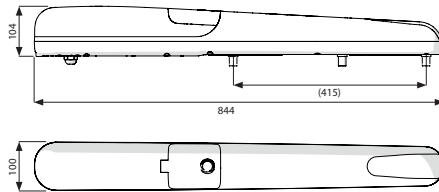

www.albarrakdoors.com